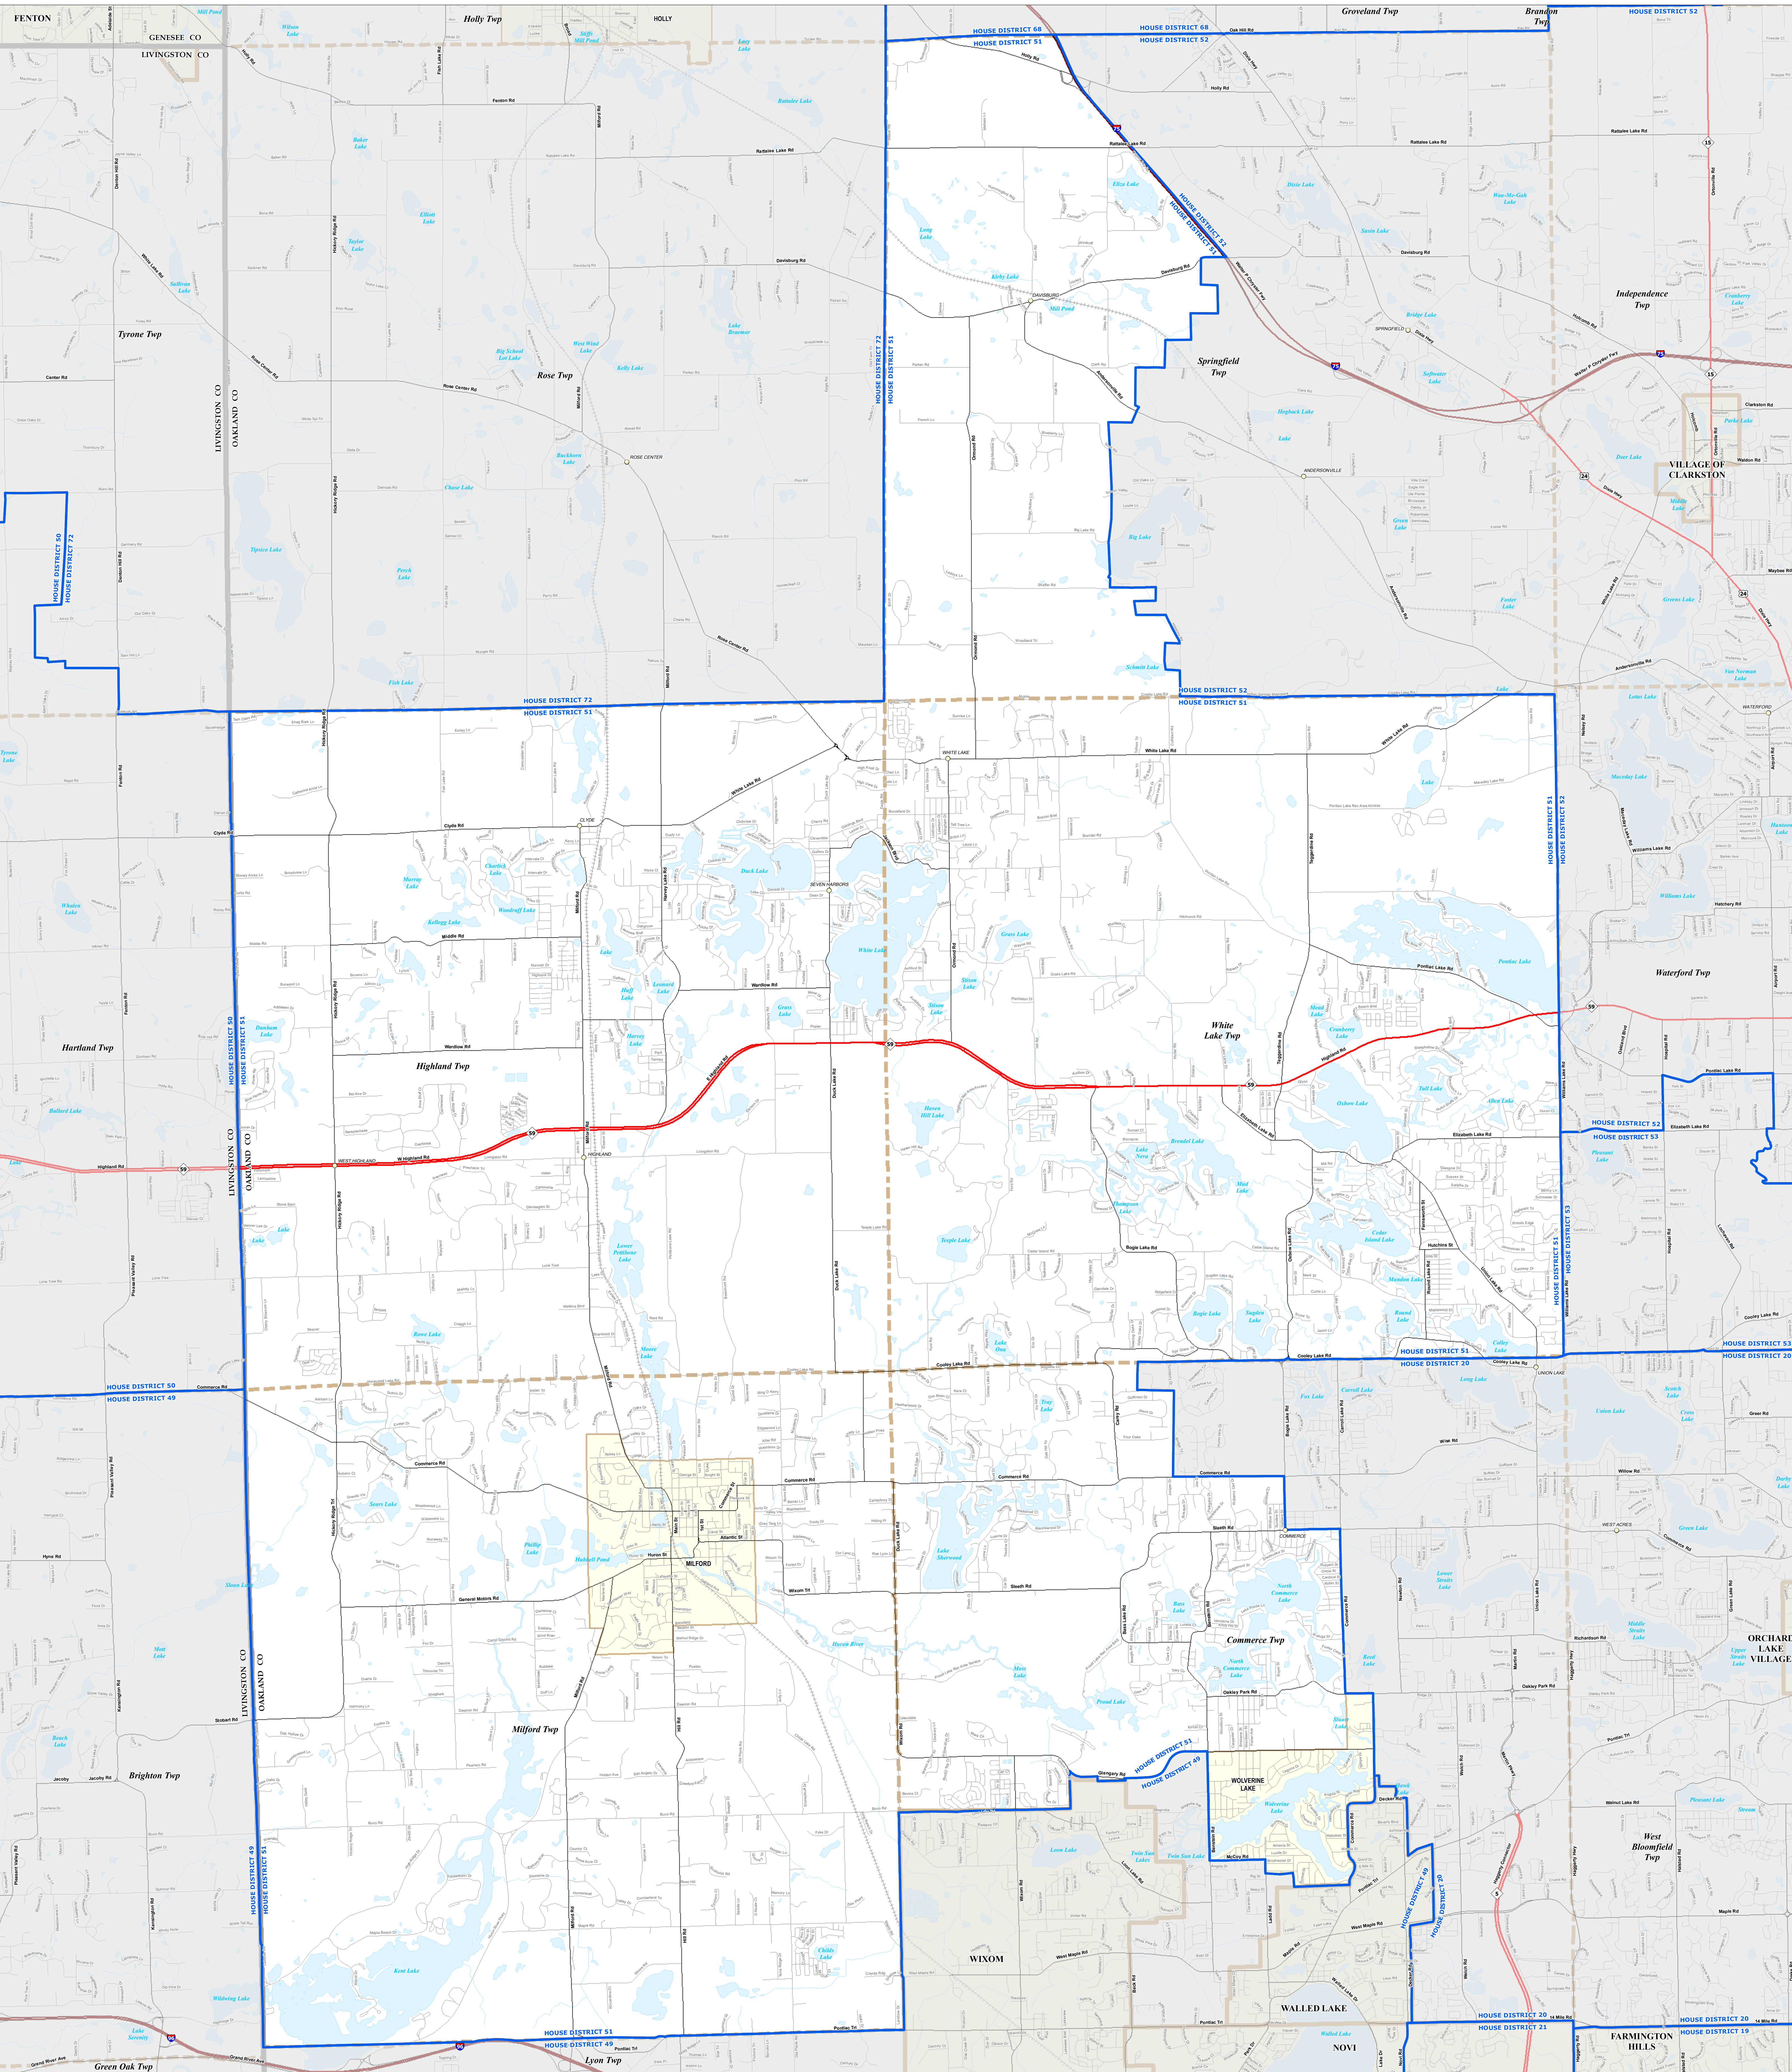

MICHIGAN STATE HOUSE DISTRICT 51

2021 Apportionment Plan

Legend

House District	Township	Freeway	Railroad
City	County	Highway	Water Feature
Village	State	Primary Road	River, Stream, or Drain
Unincorporated Place	Local Road